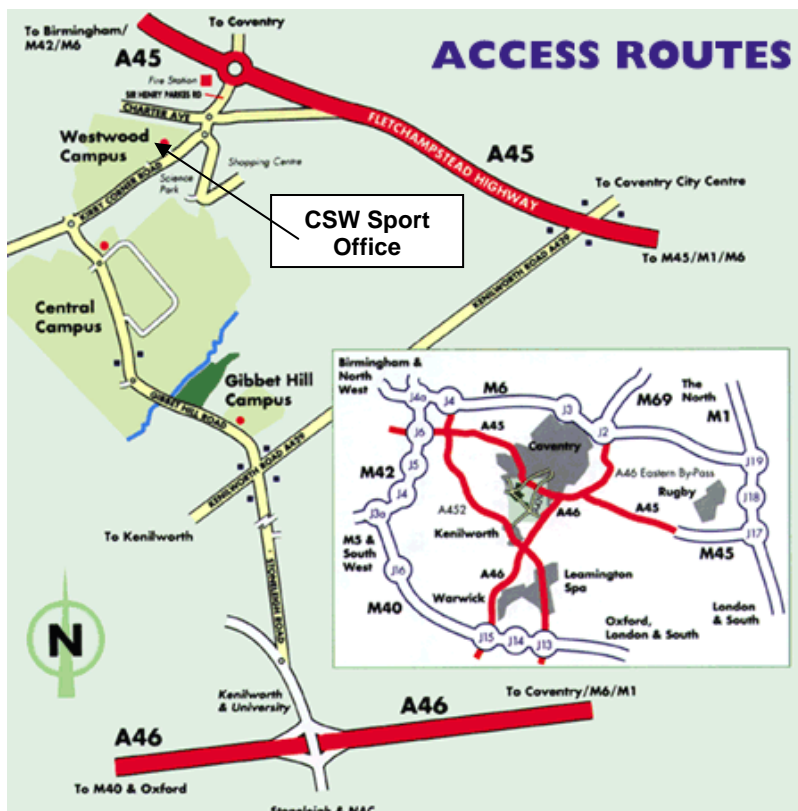

Directions to the CSW Sport Office

The CSW Sport Office is based at The University of Warwick, in Coventry, on the Westwood Campus.

- Car Park 14 is the most appropriate Car Park to use and this can be accessed from Kirby Corner Road.
- A 'Pay & Display' system operates during term-time. Alternative free car parking is available in Car Park 13.
- Once parked in Car Park 14, follow the signs for 'CSW Sport', which is located behind the 'Warwick Print' building and next to the Nursery.
- 2 accessible car parking spaces are located directly outside the office.
- The nearest railway station is [Canley](#) and a regular [bus service](#) operates to and from The University.
- The nearest post code that should be used by Satellite Navigation Users is: CV4 8GL (which is different from our postal address code)
- More detailed travel / direction information relating to The University of Warwick can be found on [their website](#).
- If you have any difficulties finding us on the day, please don't hesitate to call us on 024 7657 4200.